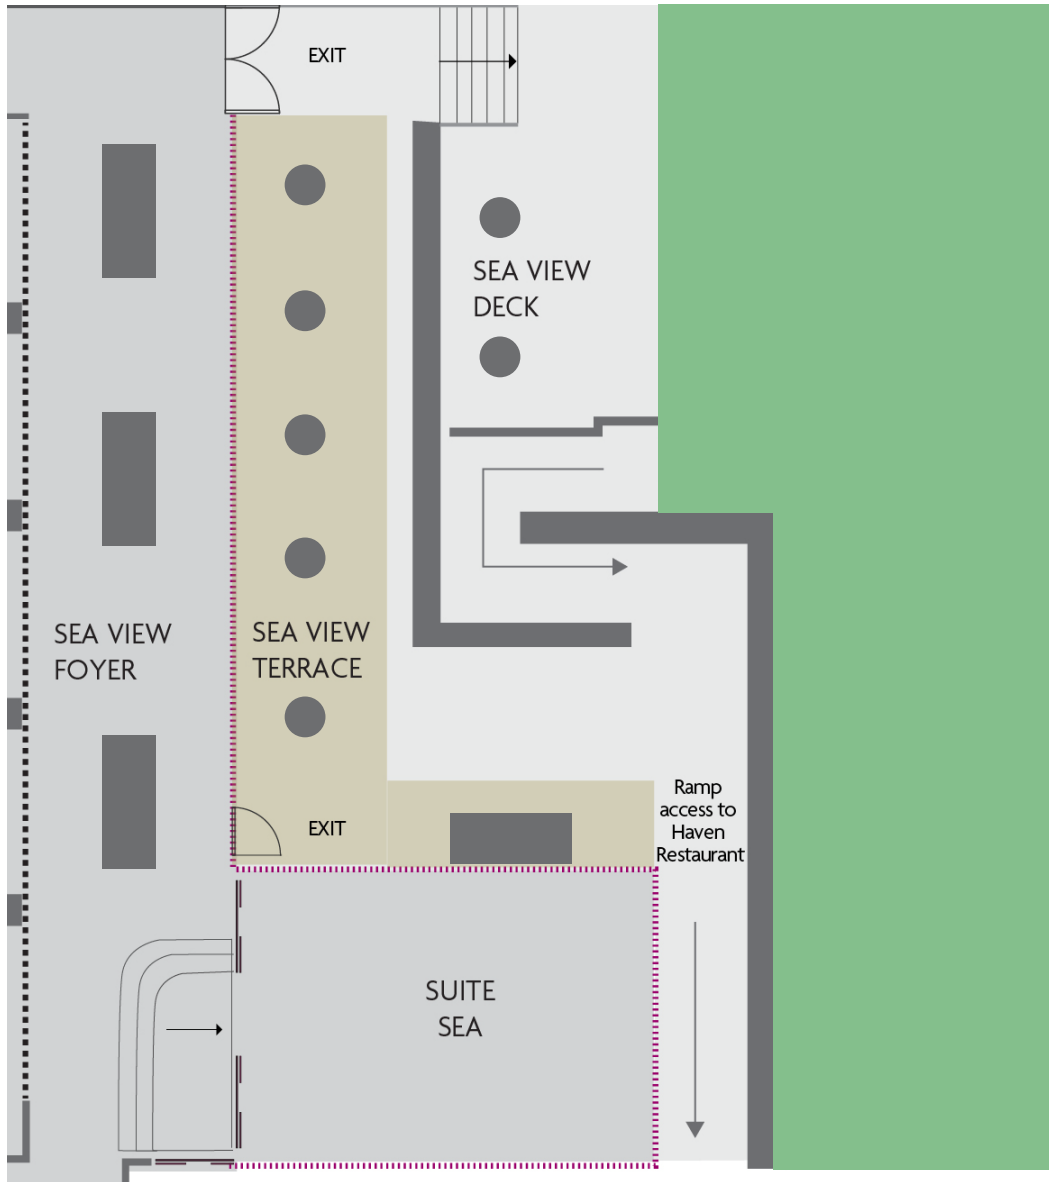

THE BALLROOM

FOYER & TERRACE

BALLROOM FOYER & TERRACE
 CAPACITY | 125 DELEGATES

For larger events additional space may be allocated in the hotel gardens.

KEY

- RETRACTABLE GLASS PANELS
- SLIDING GLASS DOORS
- COCKTAIL TABLES
- FOOD & DRINK STATIONS
- AUTOMATIC DOORS
- INDOOR AREA
- OUTDOOR COVERED AREA
- GARDENS