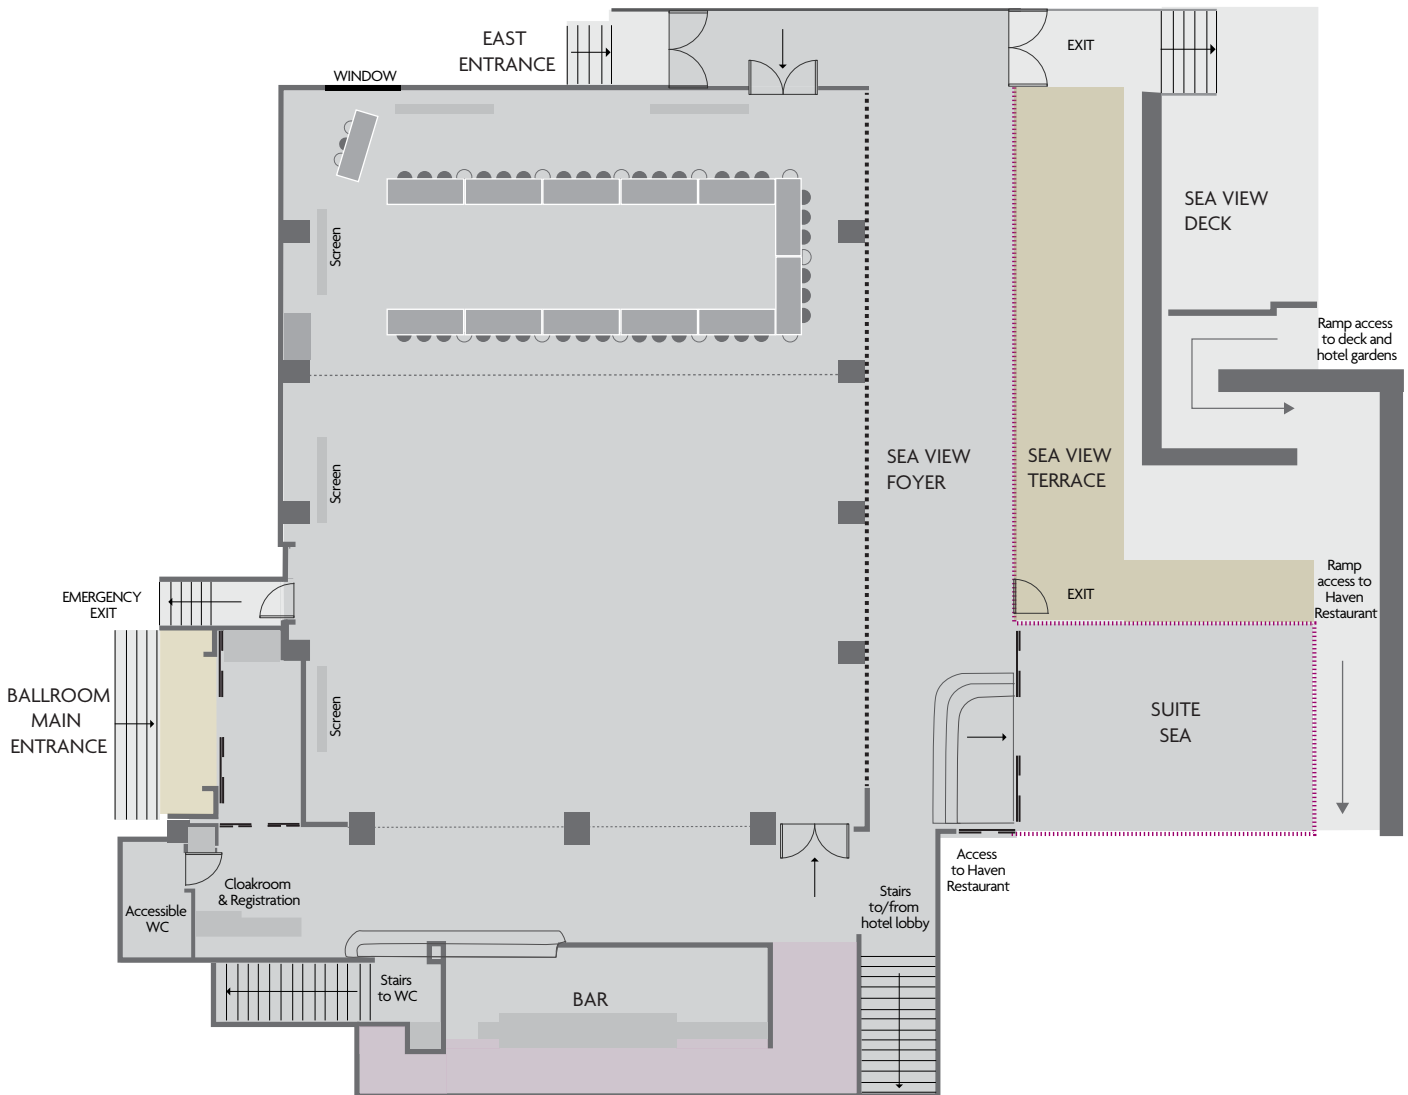

# THE BALLROOM

**BALLROOM SUITE A | 'U' SHAPE**  
 CAPACITY | 37-48 DELEGATES  
 HEAD TABLE | 1-(3) SEATS

### KEY

- ..... RETRACTABLE GLASS PANELS
- ..... SLIDING GLASS DOORS
- ..... AIRWALL

-  AUTOMATIC DOORS
-  SERVICE AREA
-  INDOOR AREA
-  OUTDOOR COVERED AREA