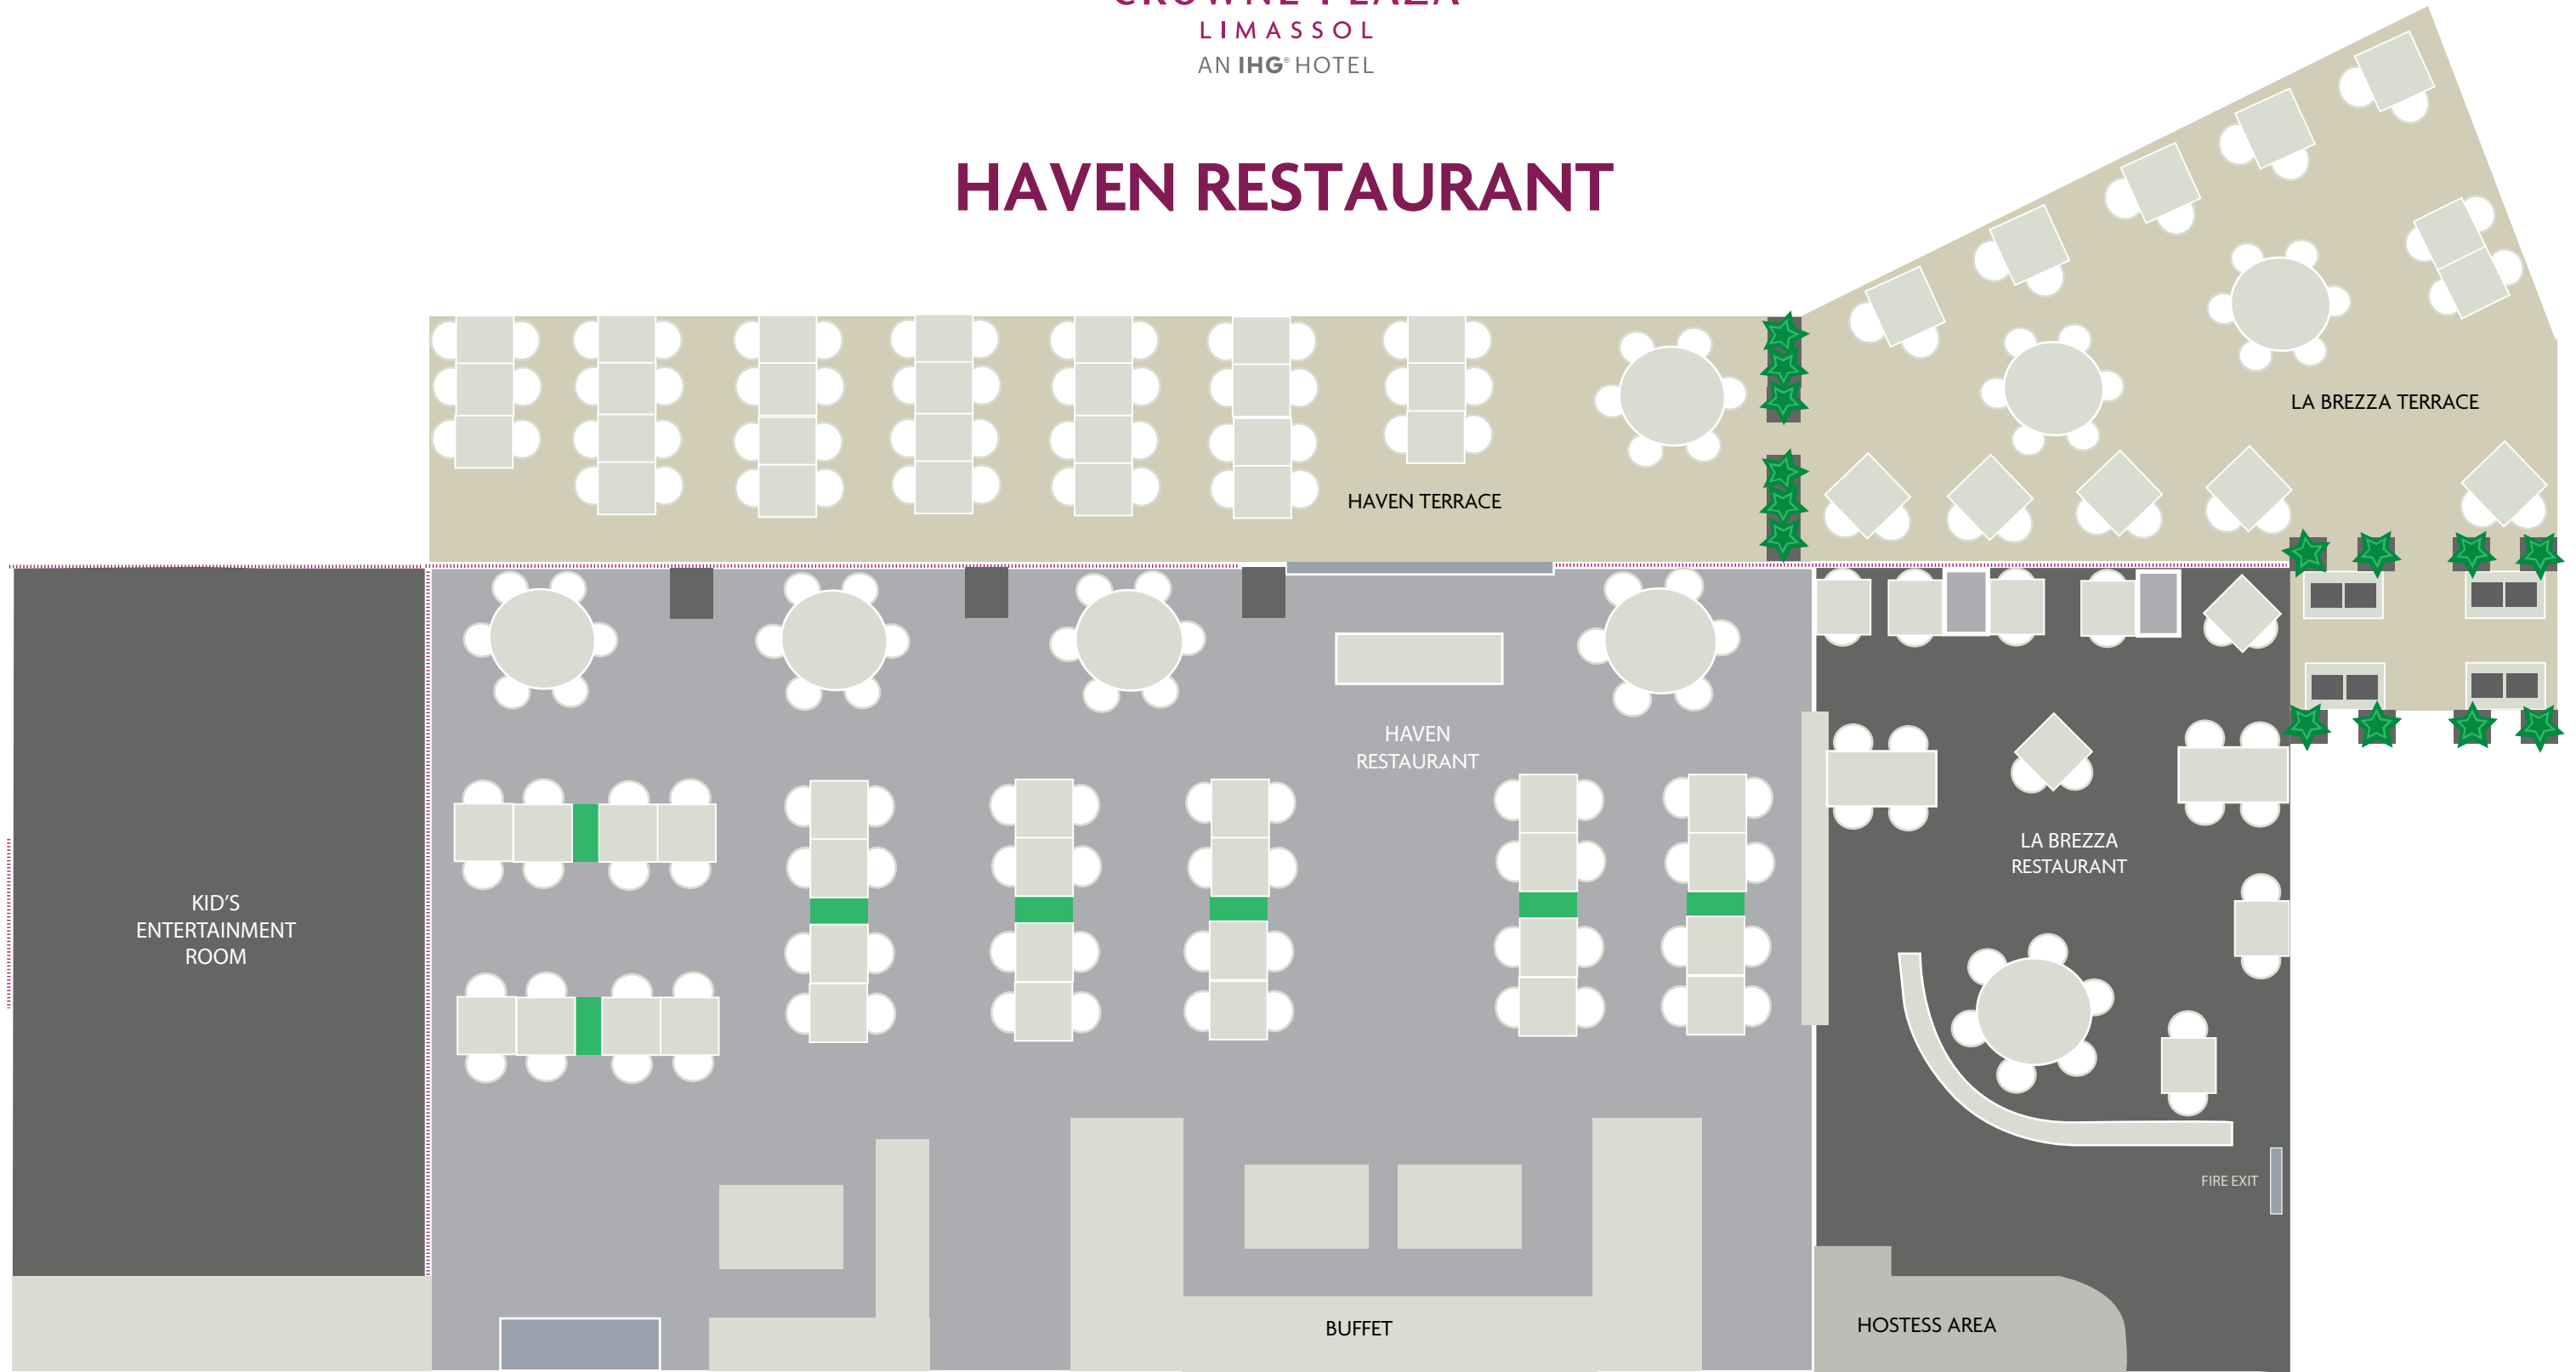

# HAVEN RESTAURANT

### CAPACITY

HAVEN RESTAURANT: 105  
 SUITE SEA EXTENSION: 20  
 HAVEN TERRACE: 50  
 LA BREZZA RESTAURANT: 30  
 LA BREZZA TERRACE: 40

### KEY

-  SLIDING GLASS DOORS
-  PLANTING
-  AUTOMATIC DOORS
-  INDOOR AREA
-  OUTDOOR AREA