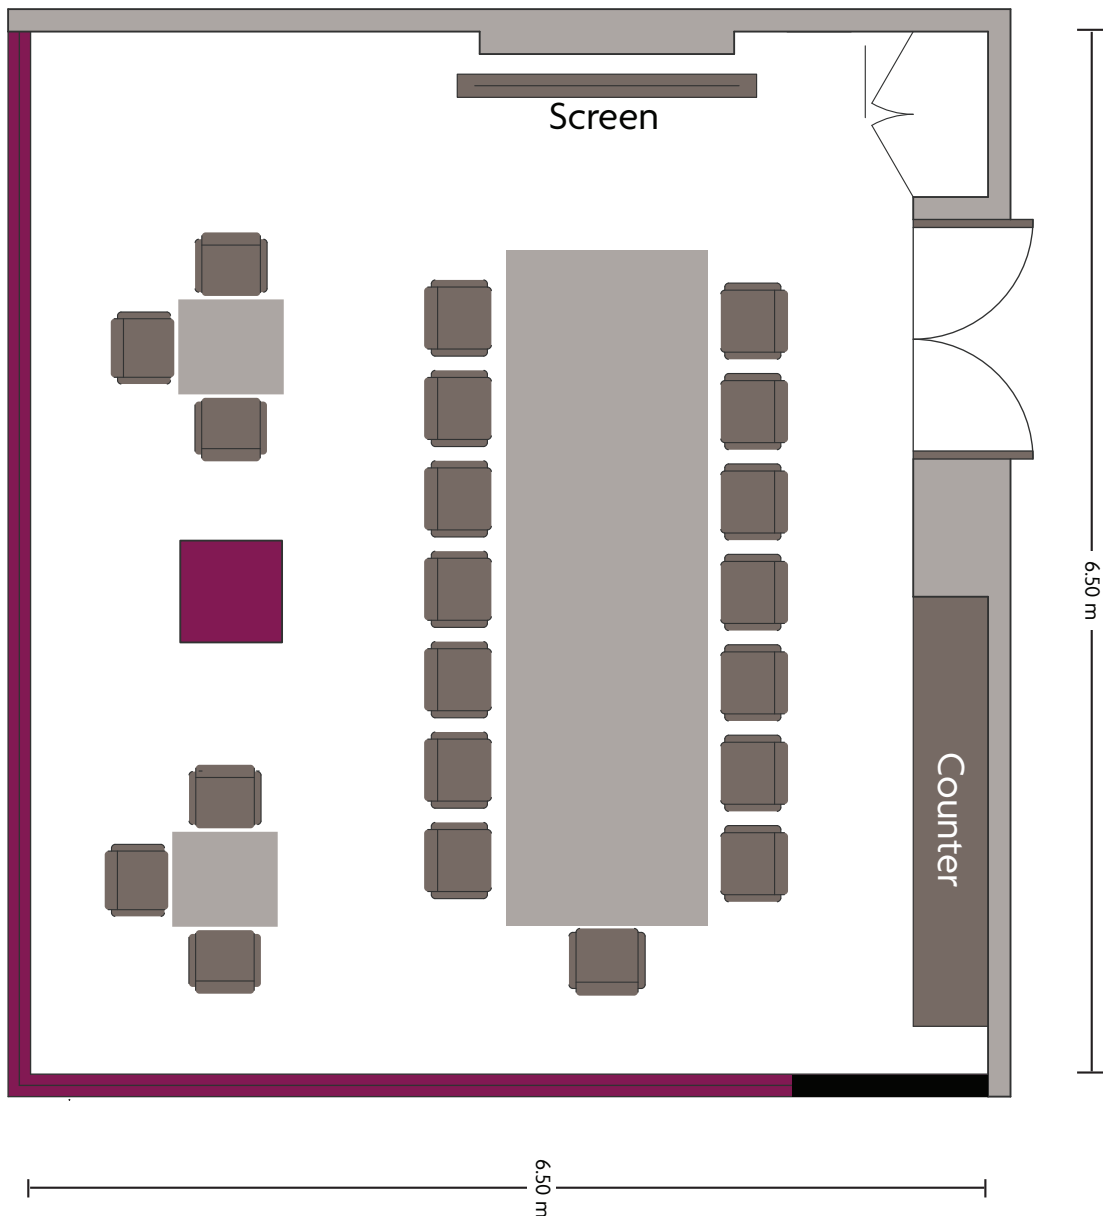

# EXECUTIVE BOARDROOM

**EXECUTIVE BOARDROOM**  
CAPACITY | 2-18 DELEGATES

**KEY**

-  Glass panels with retractable black-out blinds
-  Window
-  Structural column